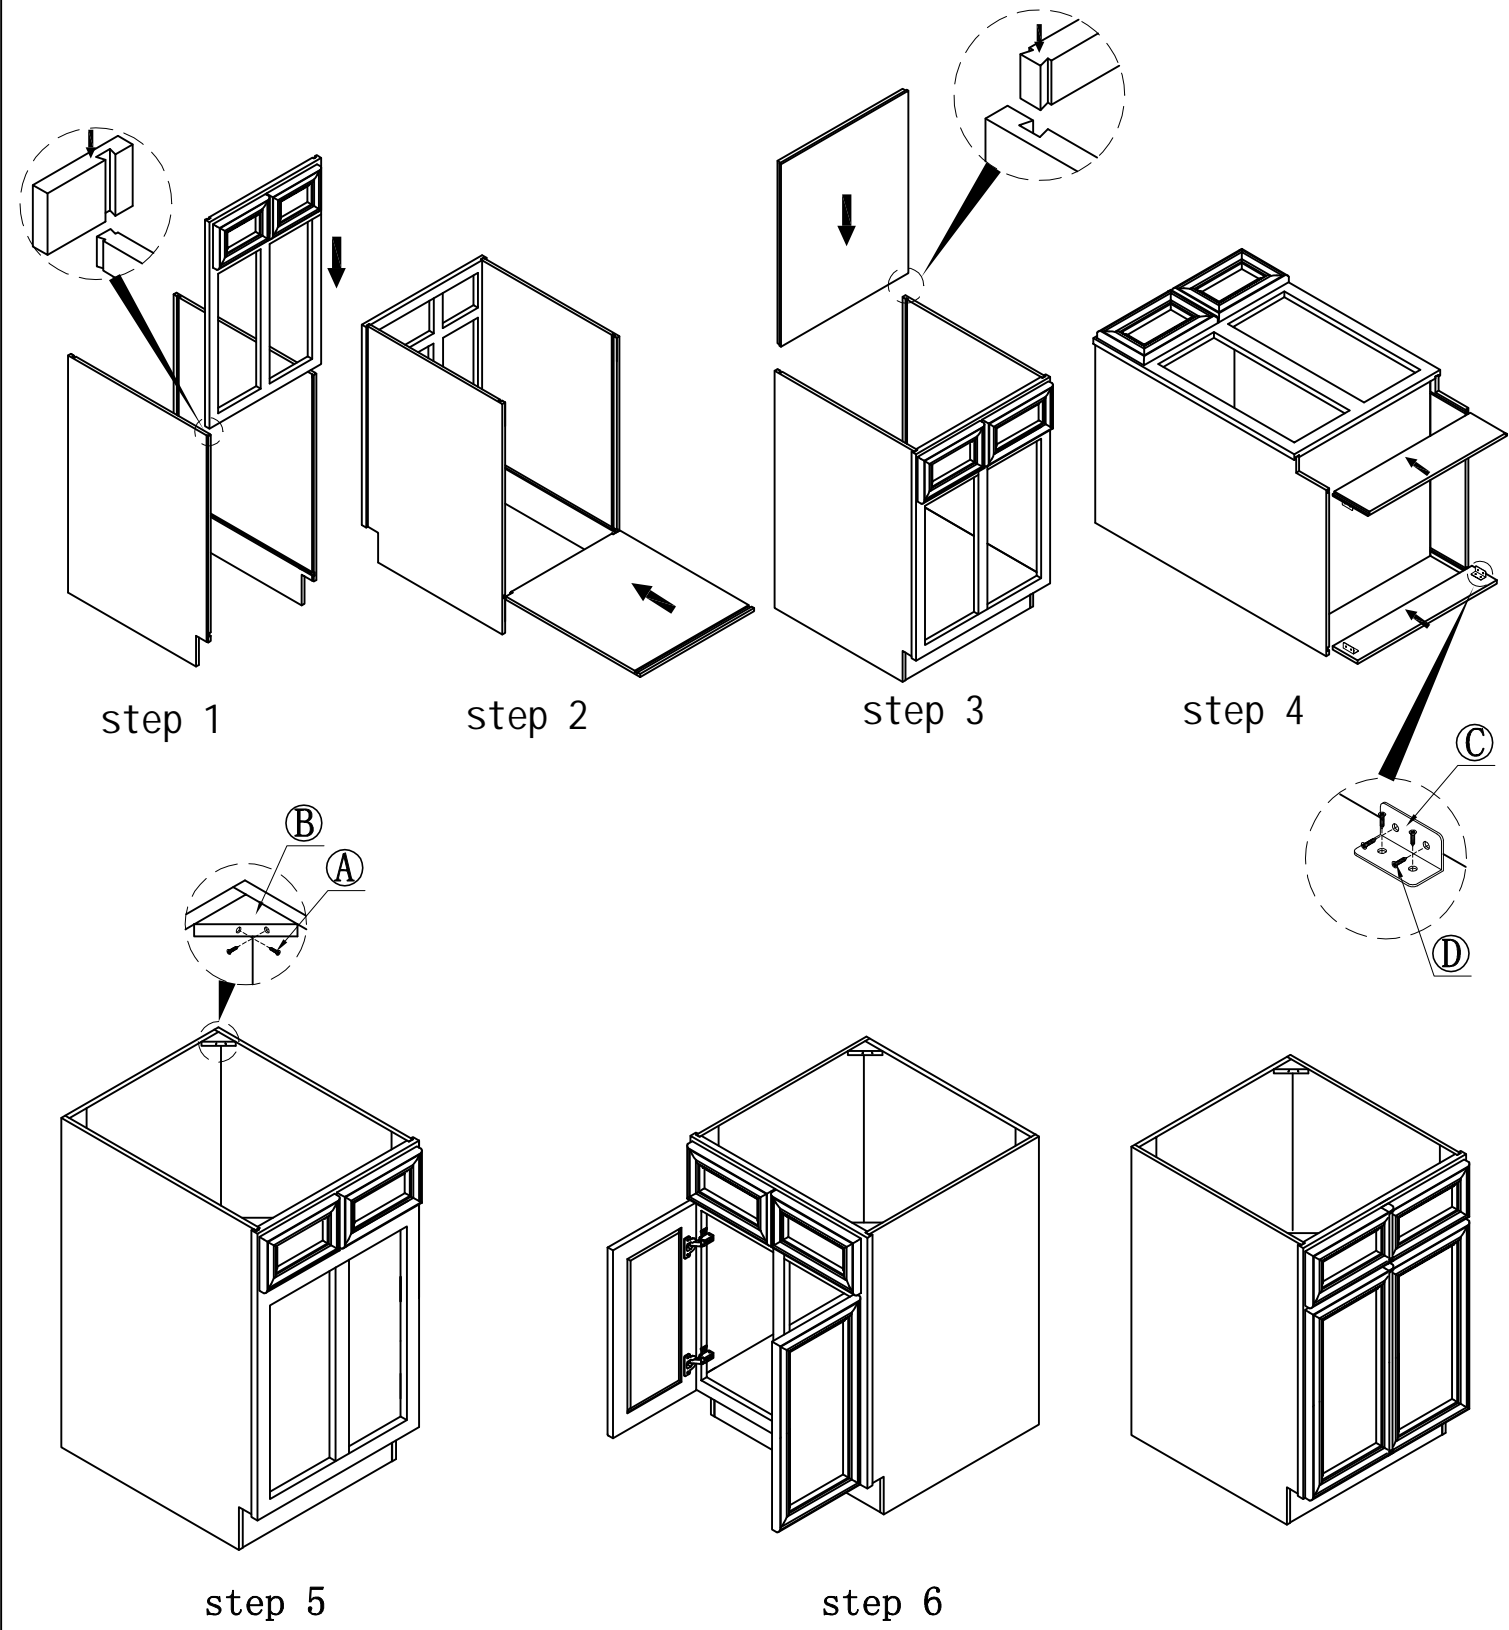

Assembly instructions

SB39"-42"地柜

Assembly instructions

NO.	Picture	Specification	Qty				
A		φ4*1"	8	C			4
B			4	D		φ3*1/2"	16