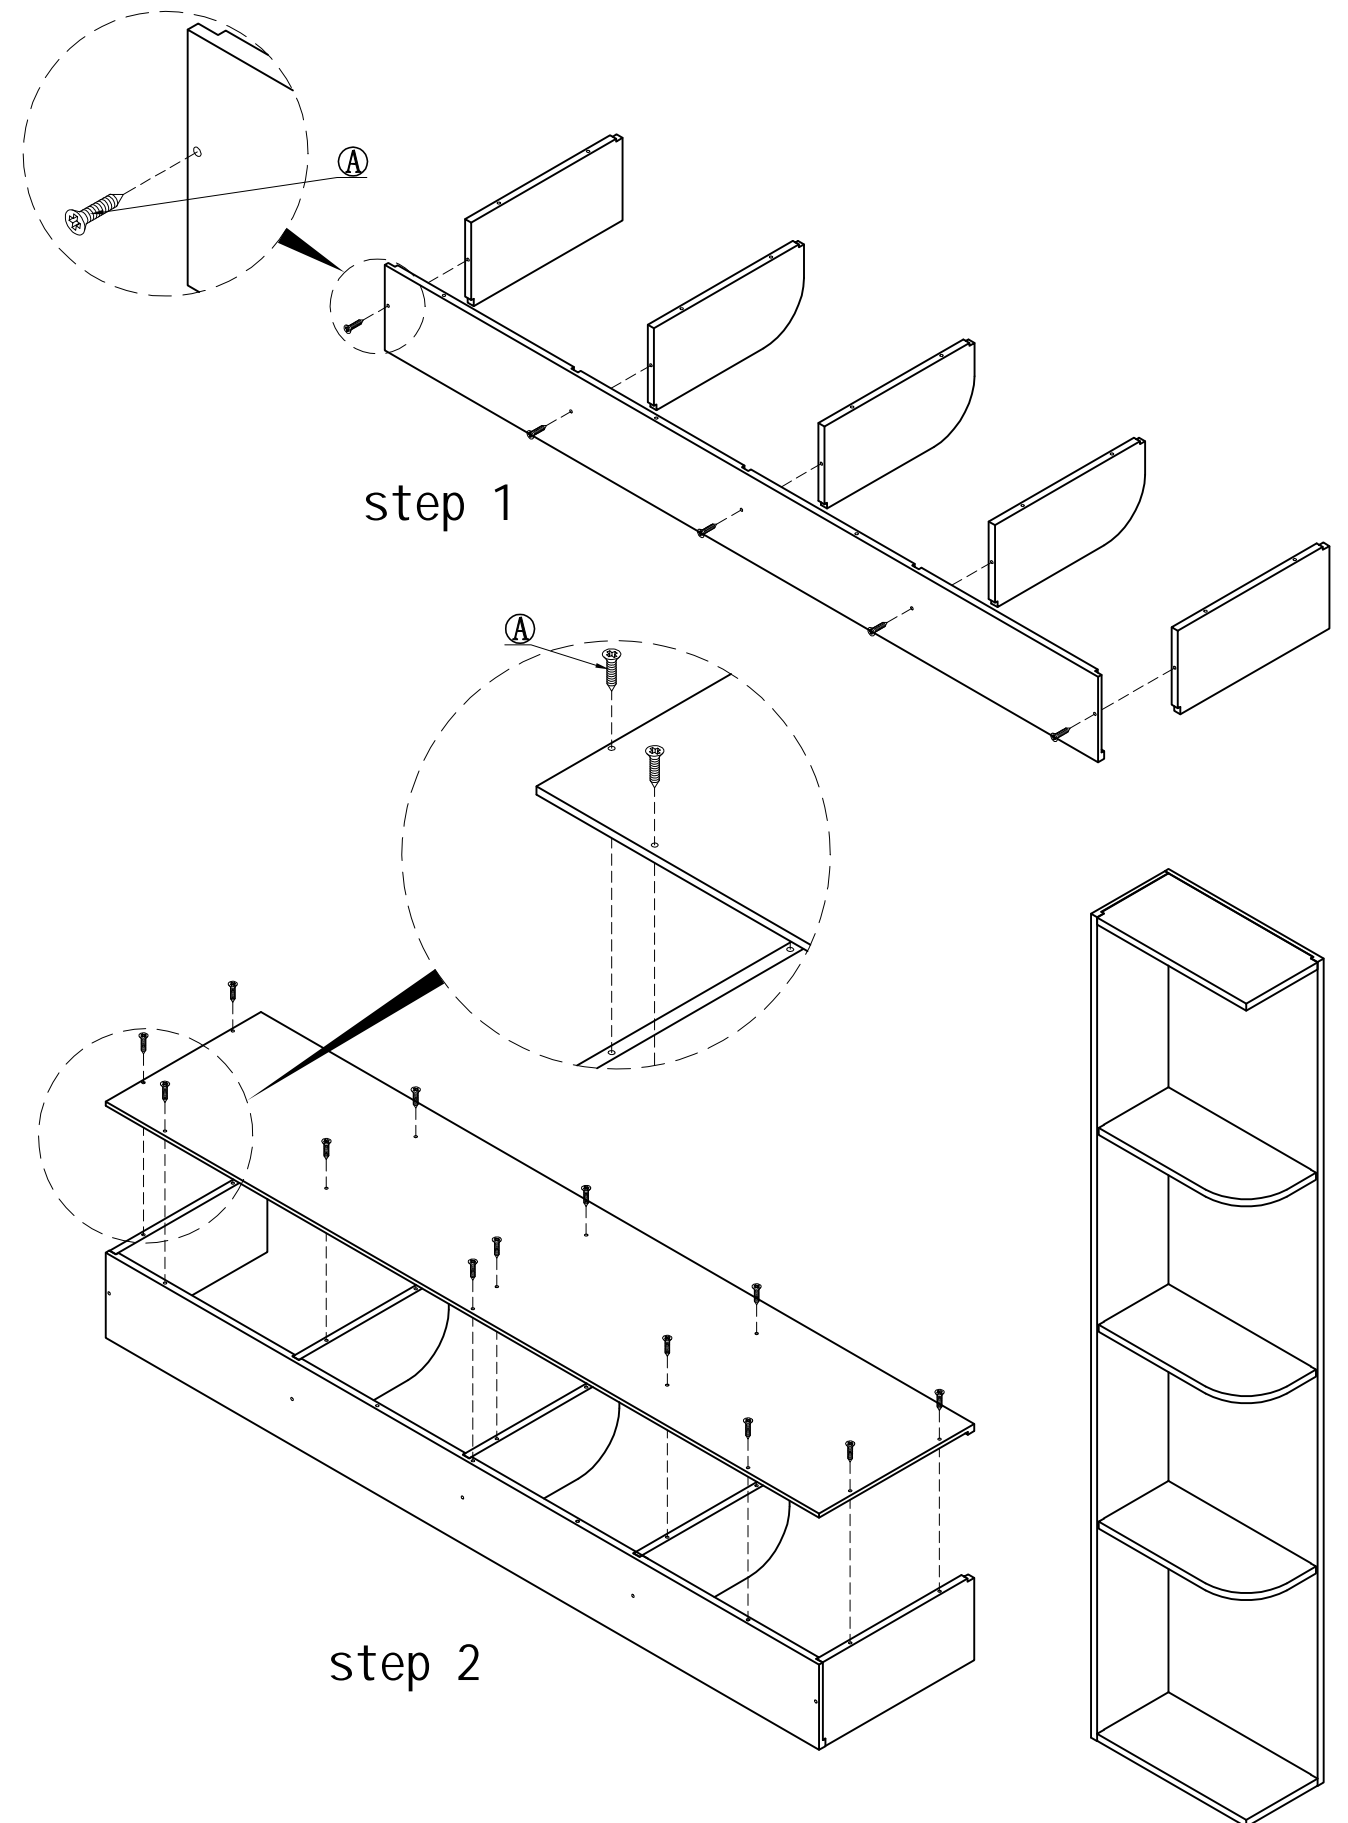

Assembly instructions

SB33"-36"地柜

Assembly instructions

NO.	Picture	Specification	Qty				
A		φ4*1"	8	C			4
B			4	D		φ3*1/2"	16

WESR636

Assembly instructions

NO.	Picture	Specification	Qty
A		φ4*1"	18

Assembly instructions