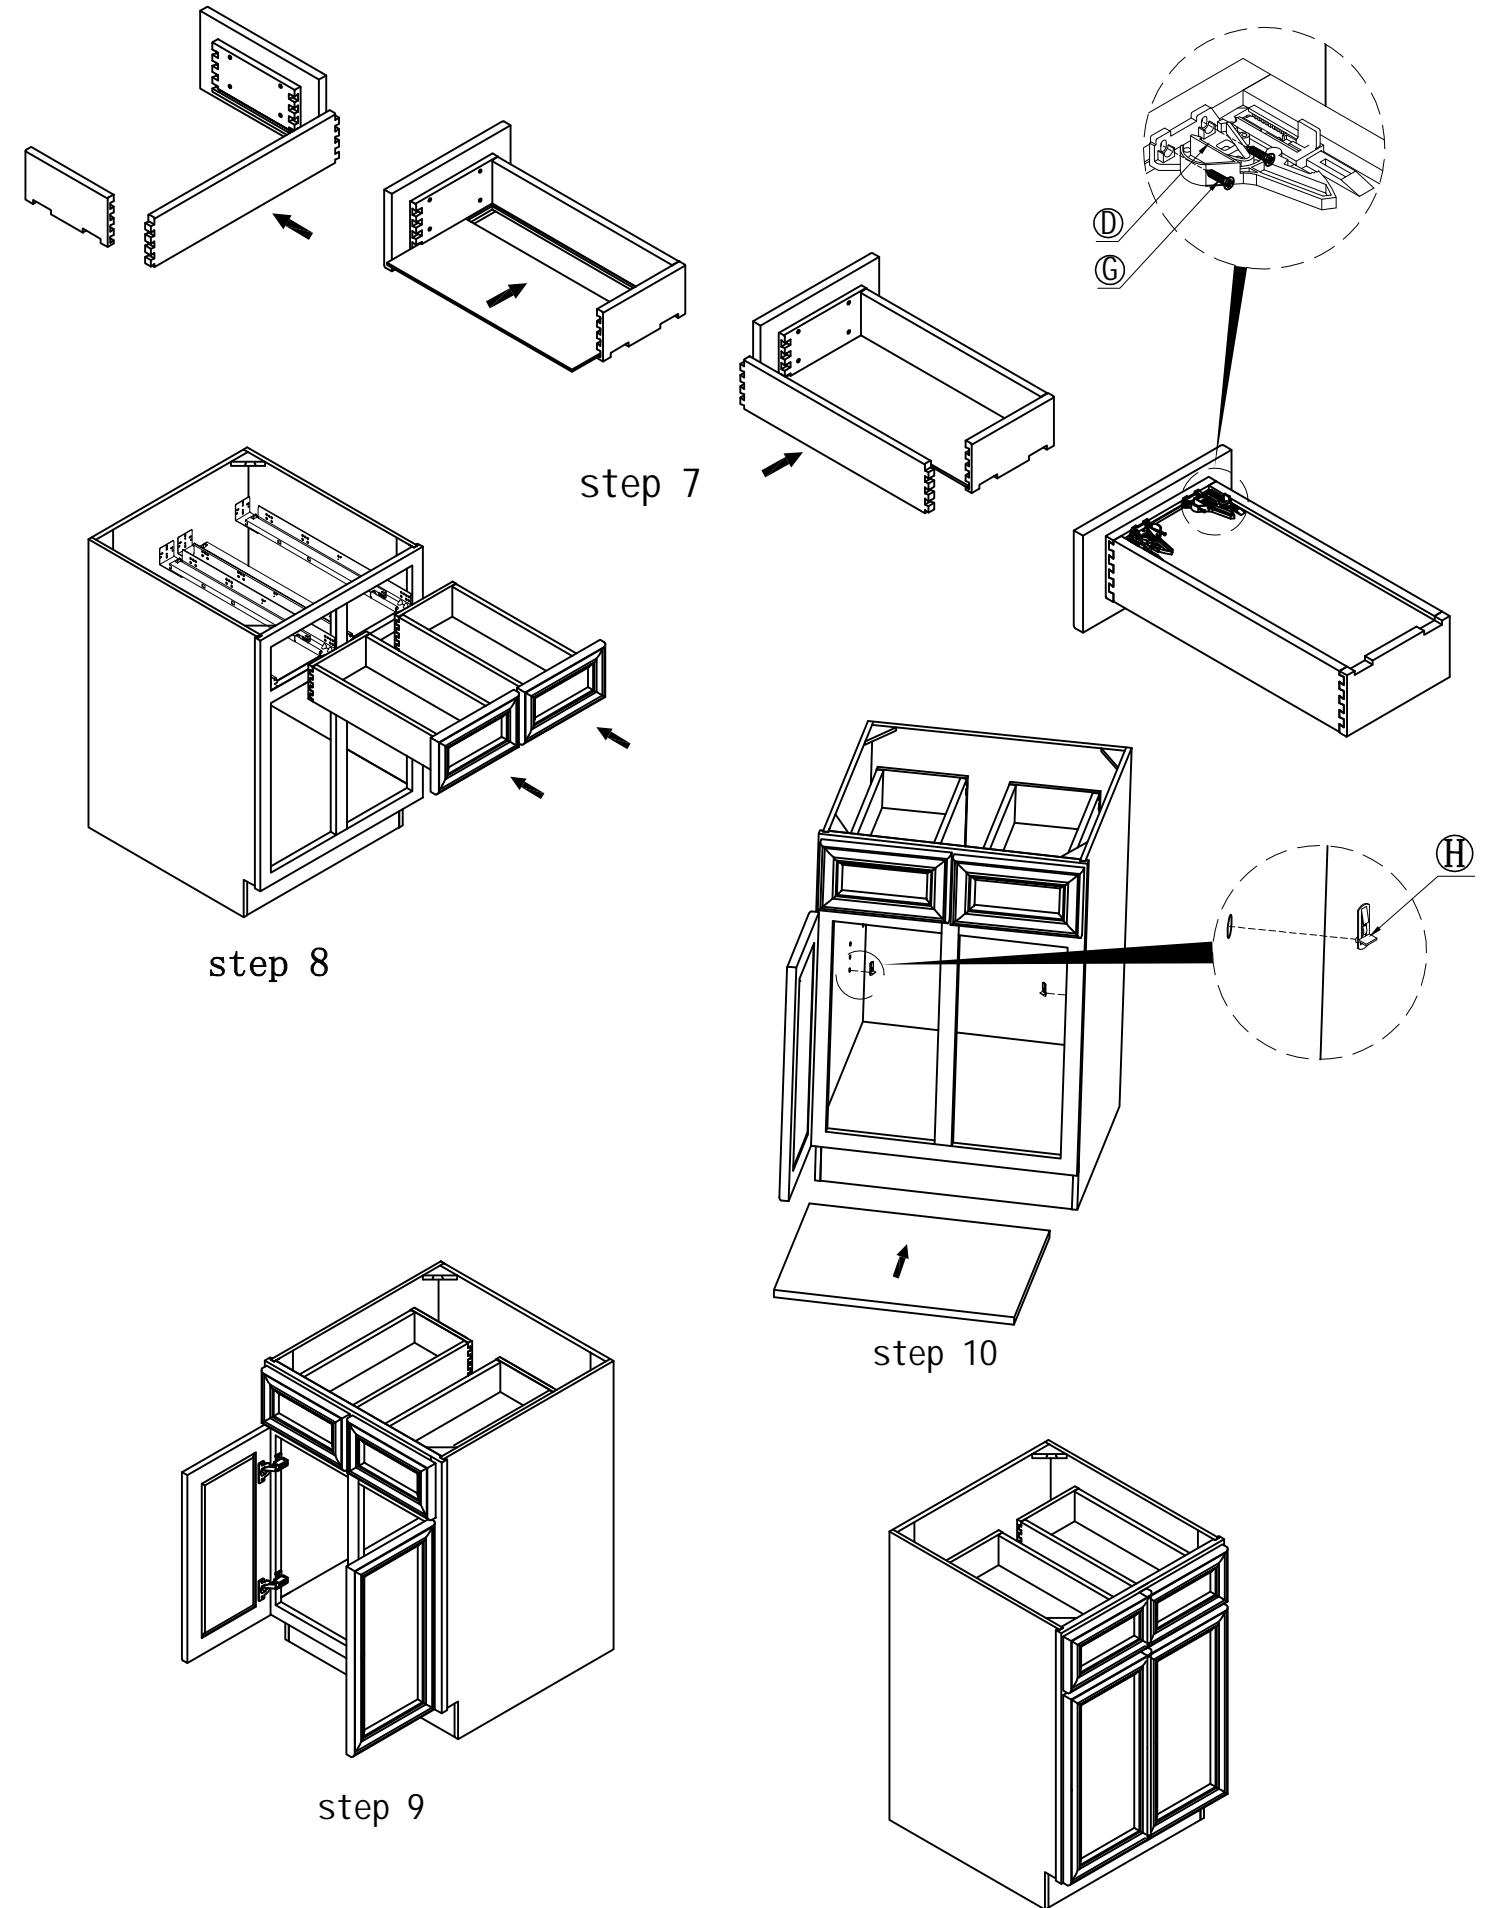

Assembly instructions 39"-42"地柜